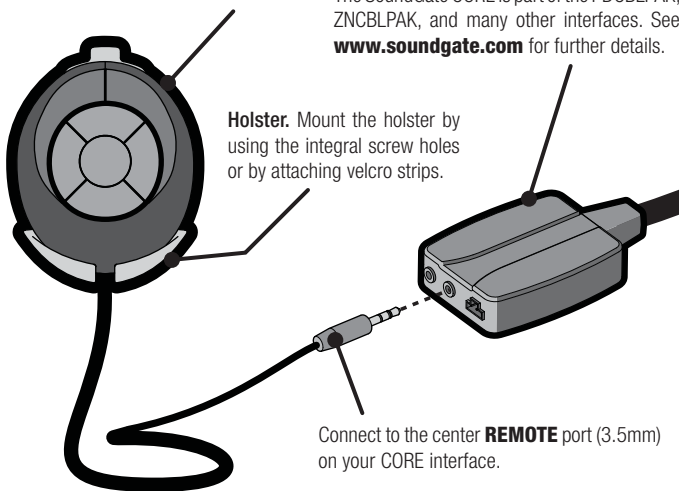

REMCORE

SoundGate®

Purpose/Features

The REMCORE is a wired remote that connects to any SoundGate CORE interface and lets you control your connected iPod or Zune device. The buttons on the REMCORE mimic the controls on your iPod or Zune device, providing easy control of your mp3 player. The included holster lets you mount the REMCORE for easy accessibility or secure storage when you're not using the remote.

Go to www.soundgate.com to see how the SoundGate CORE can seamlessly integrate your iPod or Zune Device into your vehicle's audio system!

Simple-fi.™

If you experience problems, call SoundGate Technical Support at +1-800-256-0808, or email us at sgtech@soundgate.com.

Installation

REMCORE

SoundGate CORE (NOT INCLUDED).

The SoundGate CORE is part of the PDCBLPAK, ZNCBLPAK, and many other interfaces. See www.soundgate.com for further details.

Holster. Mount the holster by using the integral screw holes or by attaching velcro strips.

Connect to the center **REMOTE** port (3.5mm) on your CORE interface.

iPod controls

Zune device controls