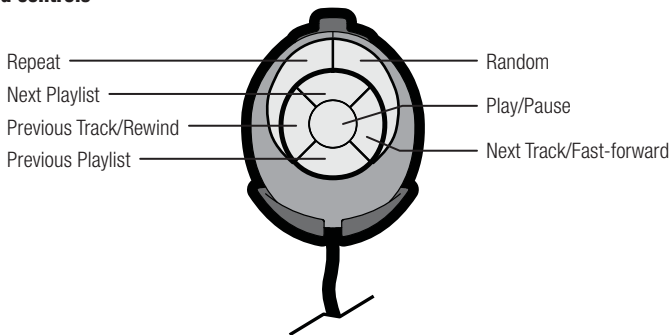

REMCORE

SoundGate®

Purpose/Features

The REMCORE is a wired remote that connects to any SoundGate CORE interface and lets you control your connected iPod or Zune device. The buttons on the REMCORE mimic the controls on your iPod or Zune device, providing easy control of your mp3 player. The included holster lets you mount the REMCORE for easy accessibility or secure storage when you're not using the remote.

Installation

REMCORE

SoundGate CORE (NOT INCLUDED).

The SoundGate CORE is part of the PDCBLPAK, ZNCBLPAK, and many other interfaces. See www.soundgate.com for further details.

Holster. Mount the holster by using the integral screw holes or by attaching velcro strips.

Connect to the center **REMOTE** port (3.5mm) on your CORE interface.

iPod controls

Zune device controls